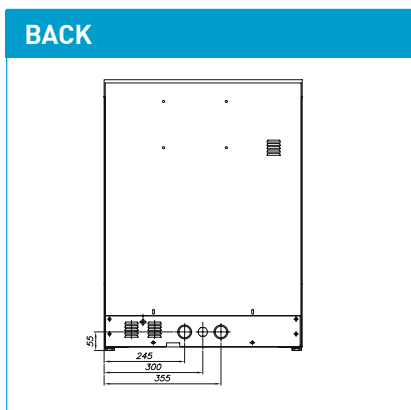

PROdish 1 Under Counter Dishwasher

PROdish 1

Ideal for pubs, restaurants and medium sized locations the PROdish 1 dishwasher is a genuine multi-functional unit featuring powerful upper and lower rotating wash and rinse arms that deliver a cross-jet action which eliminates even the toughest residues; providing outstanding hygiene together with superior energy savings. The self-cleaning tank with filtration system ensures excellent washing results and effective cleaning. Further features include a built-in rinse aid and detergent injector that guarantees excellent drying results, plus easy maintenance and control systems that include a door micro switch and safety thermostats.

Dimensions

Width: 600mm
Depth: 600mm
Height: 820mm

Packed Dimensions

Width: 700mm
Depth: 700mm
Height: 920mm

Water Inlet / Outlet Dimensions

Water inlet: 3/4 BSP
Water outlet (diameter): 50mm

Power Requirements (50Hz)

230V or 400V

Total Power

230V - 2.45kw
230V - 3.45kw
230V - 6.45kw
400V - 6.45KW

Pump Power

0.45kw

Tank Details

Capacity: 21 litres
Heater: 2kw
Booster / Rinse Tank Capacity: 8.2 litres

Rack Dimensions

Rack 500x500mm

Rack output per hour

30

Wash Cycles (sec)

120 / 180

Wash Clearance Height

360mm

Water Consumption per cycle

3.5 litres

Booster Heater (kW)

6 kw

Nett / Gross Weight

58 / 63 kg

Other Models in this range: