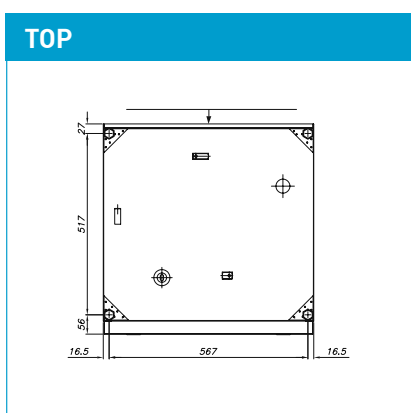

PROdish 1 Under Counter Dishwasher

PROdish 1

Ideal for pubs, restaurants and medium sized locations the PROdish 1 dishwasher is a genuine multi-functional unit featuring powerful upper and lower rotating wash and rinse arms that deliver a cross-jet action which eliminates even the toughest residues; providing outstanding hygiene together with superior energy savings. The self-cleaning tank with filtration system ensures excellent washing results and effective cleaning. Further features include a built-in rinse aid and detergent injector that guarantees excellent drying results, plus easy maintenance and control systems that include a door micro switch and safety thermostats.

Dimensions

Width: 600mm
Depth: 600mm
Height: 820mm

Packed Dimensions

Width: 700mm
Depth: 700mm
Height: 920mm

Water Inlet / Outlet Dimensions

Water inlet: 3/4 BSP
Water outlet (diameter): 50mm

Power Requirements (50Hz)

230V or 400V

Total Power

230V - 2.45kw
230V - 3.45kw
230V - 6.45kw
400V - 6.45KW

Pump Power

0.45kw

Tank Details

Capacity: 21 litres
Heater: 2kw
Booster / Rinse Tank Capacity: 8.2 litres

Rack Dimensions

Rack 500x500mm

Rack output per hour

30

Wash Cycles (sec)

120 / 180

Wash Clearance Height

360mm

Water Consumption per cycle

3.5 litres

Booster Heater (kW)

6 kw

Nett / Gross Weight

58 / 63 kg

Other Models in this range: