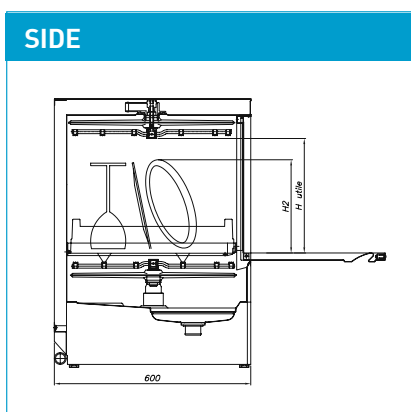

PROdish 1 Under Counter Dishwasher

PROdish 1

Ideal for pubs, restaurants and medium sized locations the PROdish 1 dishwasher is a genuine multi-functional unit featuring powerful upper and lower rotating wash and rinse arms that deliver a cross-jet action which eliminates even the toughest residues; providing outstanding hygiene together with superior energy savings. The self-cleaning tank with filtration system ensures excellent washing results and effective cleaning. Further features include a built-in rinse aid and detergent injector that guarantees excellent drying results, plus easy maintenance and control systems that include a door micro switch and safety thermostats.

Dimensions

Width: 600mm
Depth: 600mm
Height: 820mm

Packed Dimensions

Width: 700mm
Depth: 700mm
Height: 920mm

Water Inlet / Outlet Dimensions

Water inlet: 3/4 BSP
Water outlet (diameter): 50mm

Power Requirements (50Hz)

230V or 400V

Total Power

230V - 2.45kw
230V - 3.45kw
230V - 6.45kw
400V - 6.45KW

Pump Power

0.45kw

Tank Details

Capacity: 21 litres
Heater: 2kw
Booster / Rinse Tank Capacity: 8.2 litres

Rack Dimensions

Rack 500x500mm

Rack output per hour

30

Wash Cycles (sec)

120 / 180

Wash Clearance Height

360mm

Water Consumption per cycle

3.5 litres

Booster Heater (kW)

6 kw

Nett / Gross Weight

58 / 63 kg

Other Models in this range: