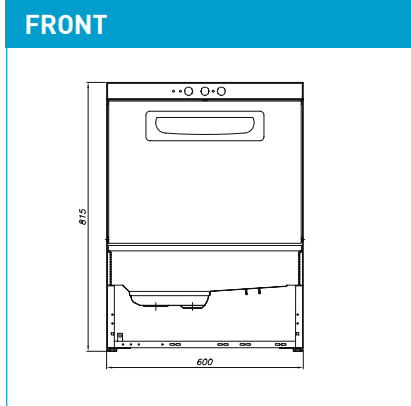

PROdish 1 Under Counter Dishwasher

PROdish 1

Ideal for pubs, restaurants and medium sized locations the PROdish 1 dishwasher is a genuine multi-functional unit featuring powerful upper and lower rotating wash and rinse arms that deliver a cross-jet action which eliminates even the toughest residues; providing outstanding hygiene together with superior energy savings. The self-cleaning tank with filtration system ensures excellent washing results and effective cleaning. Further features include a built-in rinse aid and detergent injector that guarantees excellent drying results, plus easy maintenance and control systems that include a door micro switch and safety thermostats.

Dimensions

Width: 600mm
Depth: 600mm
Height: 820mm

Packed Dimensions

Width: 700mm
Depth: 700mm
Height: 920mm

Water Inlet / Outlet Dimensions

Water inlet: 3/4 BSP
Water outlet (diameter): 50mm

Power Requirements (50Hz)

230V or 400V

Total Power

230V - 2.45kw
230V - 3.45kw
230V - 6.45kw
400V - 6.45KW

Pump Power

0.45kw

Tank Details

Capacity: 21 litres
Heater: 2kw
Booster / Rinse Tank Capacity: 8.2 litres

Rack Dimensions

Rack 500x500mm

Rack output per hour

30

Wash Cycles (sec)

120 / 180

Wash Clearance Height

360mm

Water Consumption per cycle

3.5 litres

Booster Heater (kW)

6 kw

Nett / Gross Weight

58 / 63 kg

Other Models in this range: